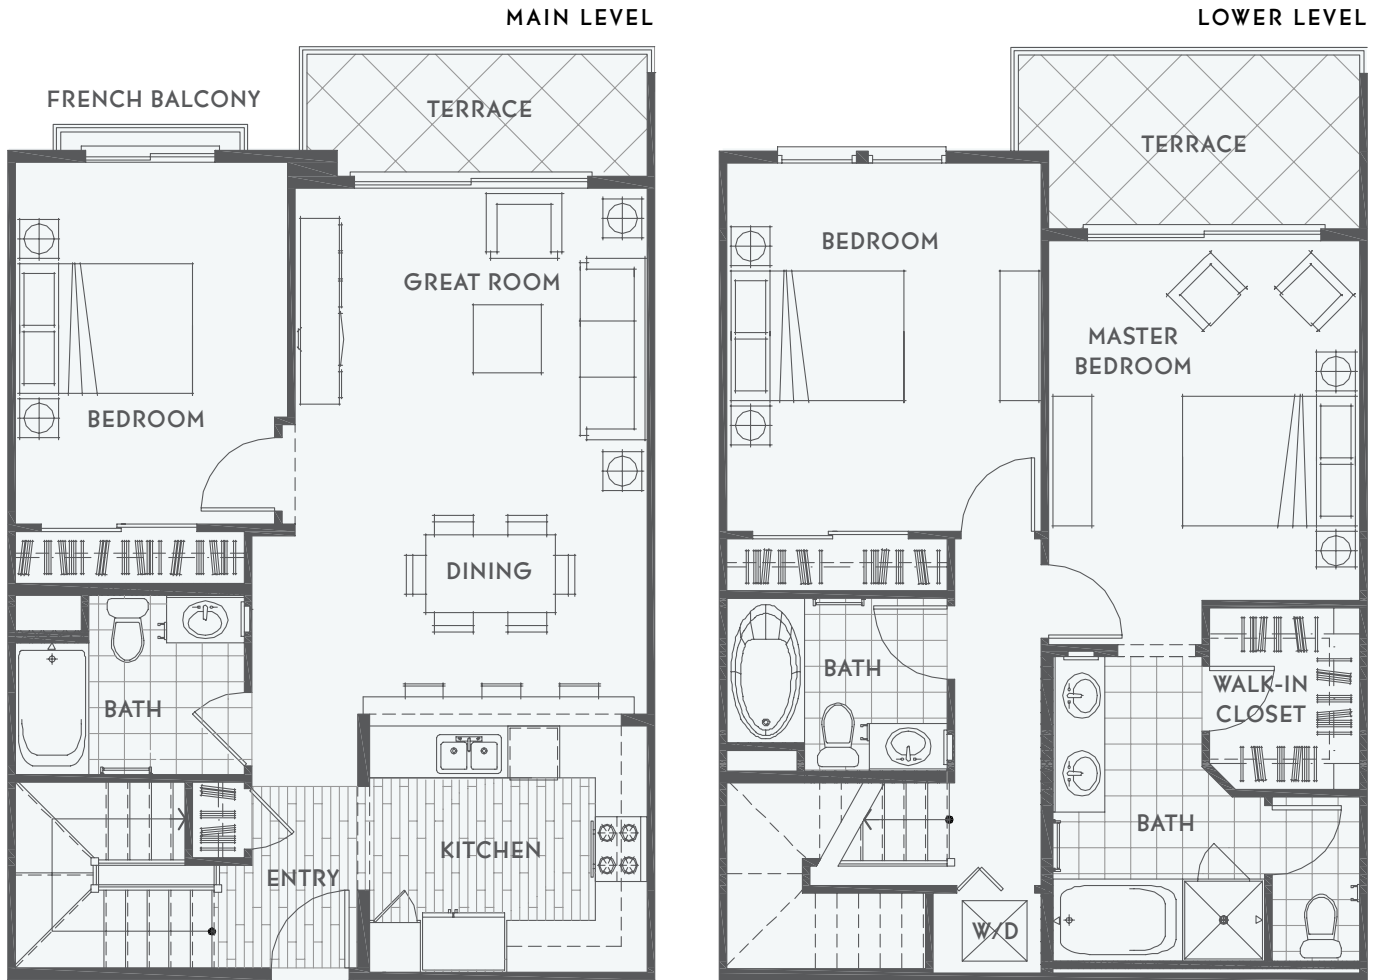

## SEA SHORE: Residence H

Three Bedroom; Three Bath Townhouse; approx. 1484 sq. ft.

## UNIT FEATURES

- High speed fiber optic Internet network
  - Smart Communication system for cable/ satellite TV, data & phone
  - CAT V in-home network for PCs and Internet
  - Pre-wired for home theater
  - Laminate wood flooring in entry & kitchen
  - Private Terraces
  - Custom radius drywall corners
  - Designer two tone paint scheme
  - Decora® light switches
  - Low E dual glazed window
  - Pre-wired for security system
  - Fire sprinklers throughout
  - Central fire alarm system
  - Smoke detectors in each room
  - Central heating & cooling system
- Gourmet Kitchen**
- Raised maple European style cabinets with concealed hinges
  - Natural granite kitchen counter tops
  - Upscale appliances
  - Built-in washer & dryer
- Master Suite**
- Walk-in closet
  - Ceramic tiled shower & tub
  - Private Terrace
  - Granite counter top vanity

Floor plans, square footage and amenities are subject to change. Buyers shall make their independent verification. Models do not reflect racial preference.