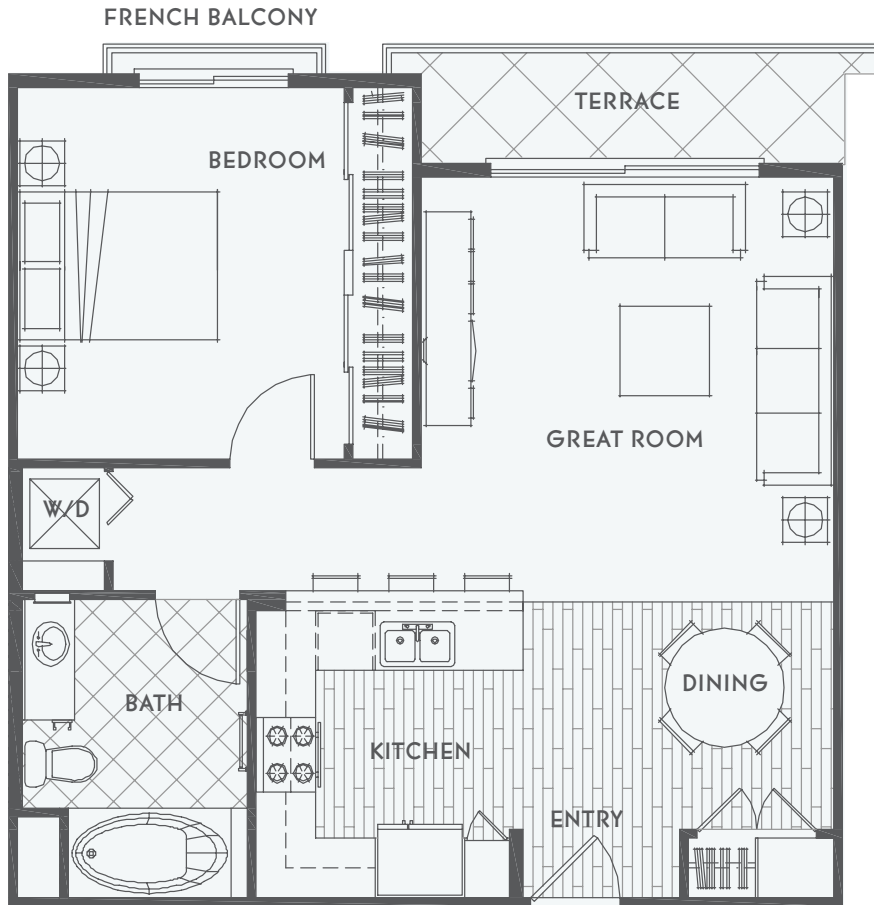

SEA VIEW: Residence A

One Bedroom; One Bath; approx. 763 sq. ft.

**UNIT FEATURES**

- High speed fiber optic Internet network
- Smart Communication system for cable/ satellite TV, data & phone
- CAT V in-home network for PCs and Internet
- Pre-wired for home theater
- Laminate wood flooring in entry, kitchen & dining
- Private Terrace
- Custom radius drywall corners
- Designer two tone paint scheme
- Decora® light switches
- Low E dual glazed window
- Pre-wired for security system
- Fire sprinklers throughout
- Central fire alarm system
- Smoke detectors in each room
- Central heating & cooling system

Gourmet Kitchen

- Raised maple European style cabinets with concealed hinges
- Natural granite kitchen counter tops
- Upscale appliances
- Built-in washer & dryer

Master Suite

- Full-length closet
- Private French balcony
- Granite counter top vanity